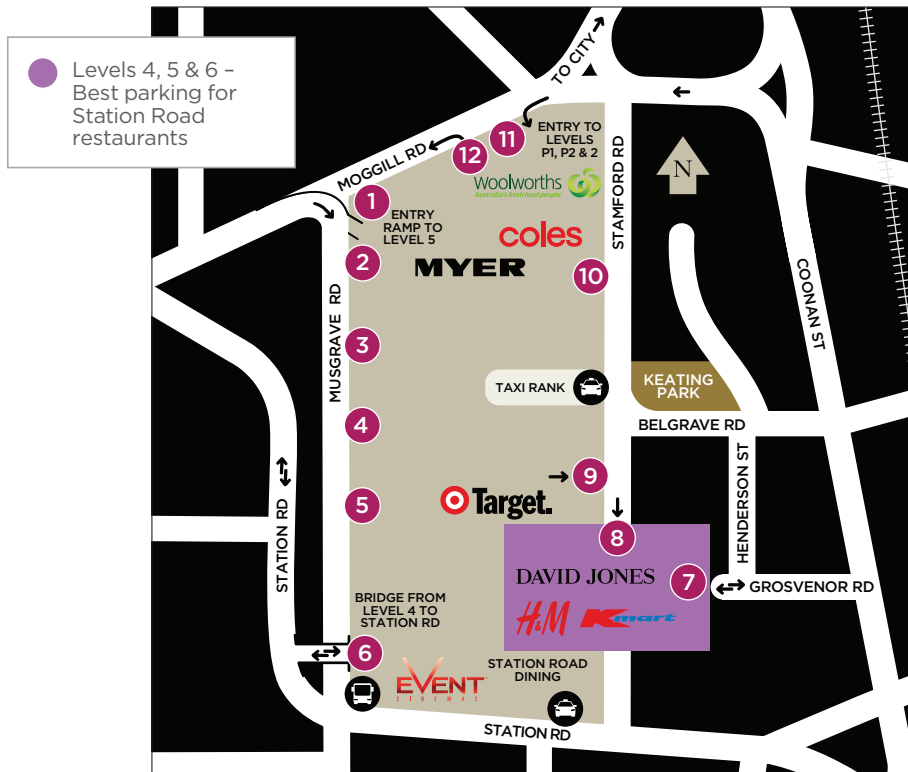

## STATION ROAD RESTAURANTS

#### *By Car*

- Driving from the City or Walter Taylor bridge, use Grosvenor Road or Stamford Road entries to the carpark under David Jones and next to Kmart. Lifts located in these carparks will take you to street level Station Road, where the restaurants are located.
- Driving from the western freeway, take fly over off Moggill Road and drive across the roof top to levels 4, 5 & 6 above David Jones. A lift will take you to street level Station Road, where the restaurants are located.
- If approaching the Centre from Station Road, drive past the restaurants, turn onto the bridge over Musgrave Road and drive straight ahead to parking above David Jones, lifts located in this area will lead to Station Road Dining where the restaurants are located.

#### *By Bus or Train*

- Bus travellers, please make your way to the Food Court and exit onto Station Road to the restaurant forecourt area.
- Train travellers, please walk along Station Road into the restaurant forecourt area (before entering the Centre).

#### *By Taxi*

- Event Cinemas patrons, please take the lifts or escalators to Level 3 and exit onto Station Road to the restaurant forecourt area.
- Guests arriving by bus or taxi, please walk through the Food Court and exit onto Station Road onto the restaurant forecourt area.
- There is also a handy taxi set down area on Station Road immediately outside the restaurants.