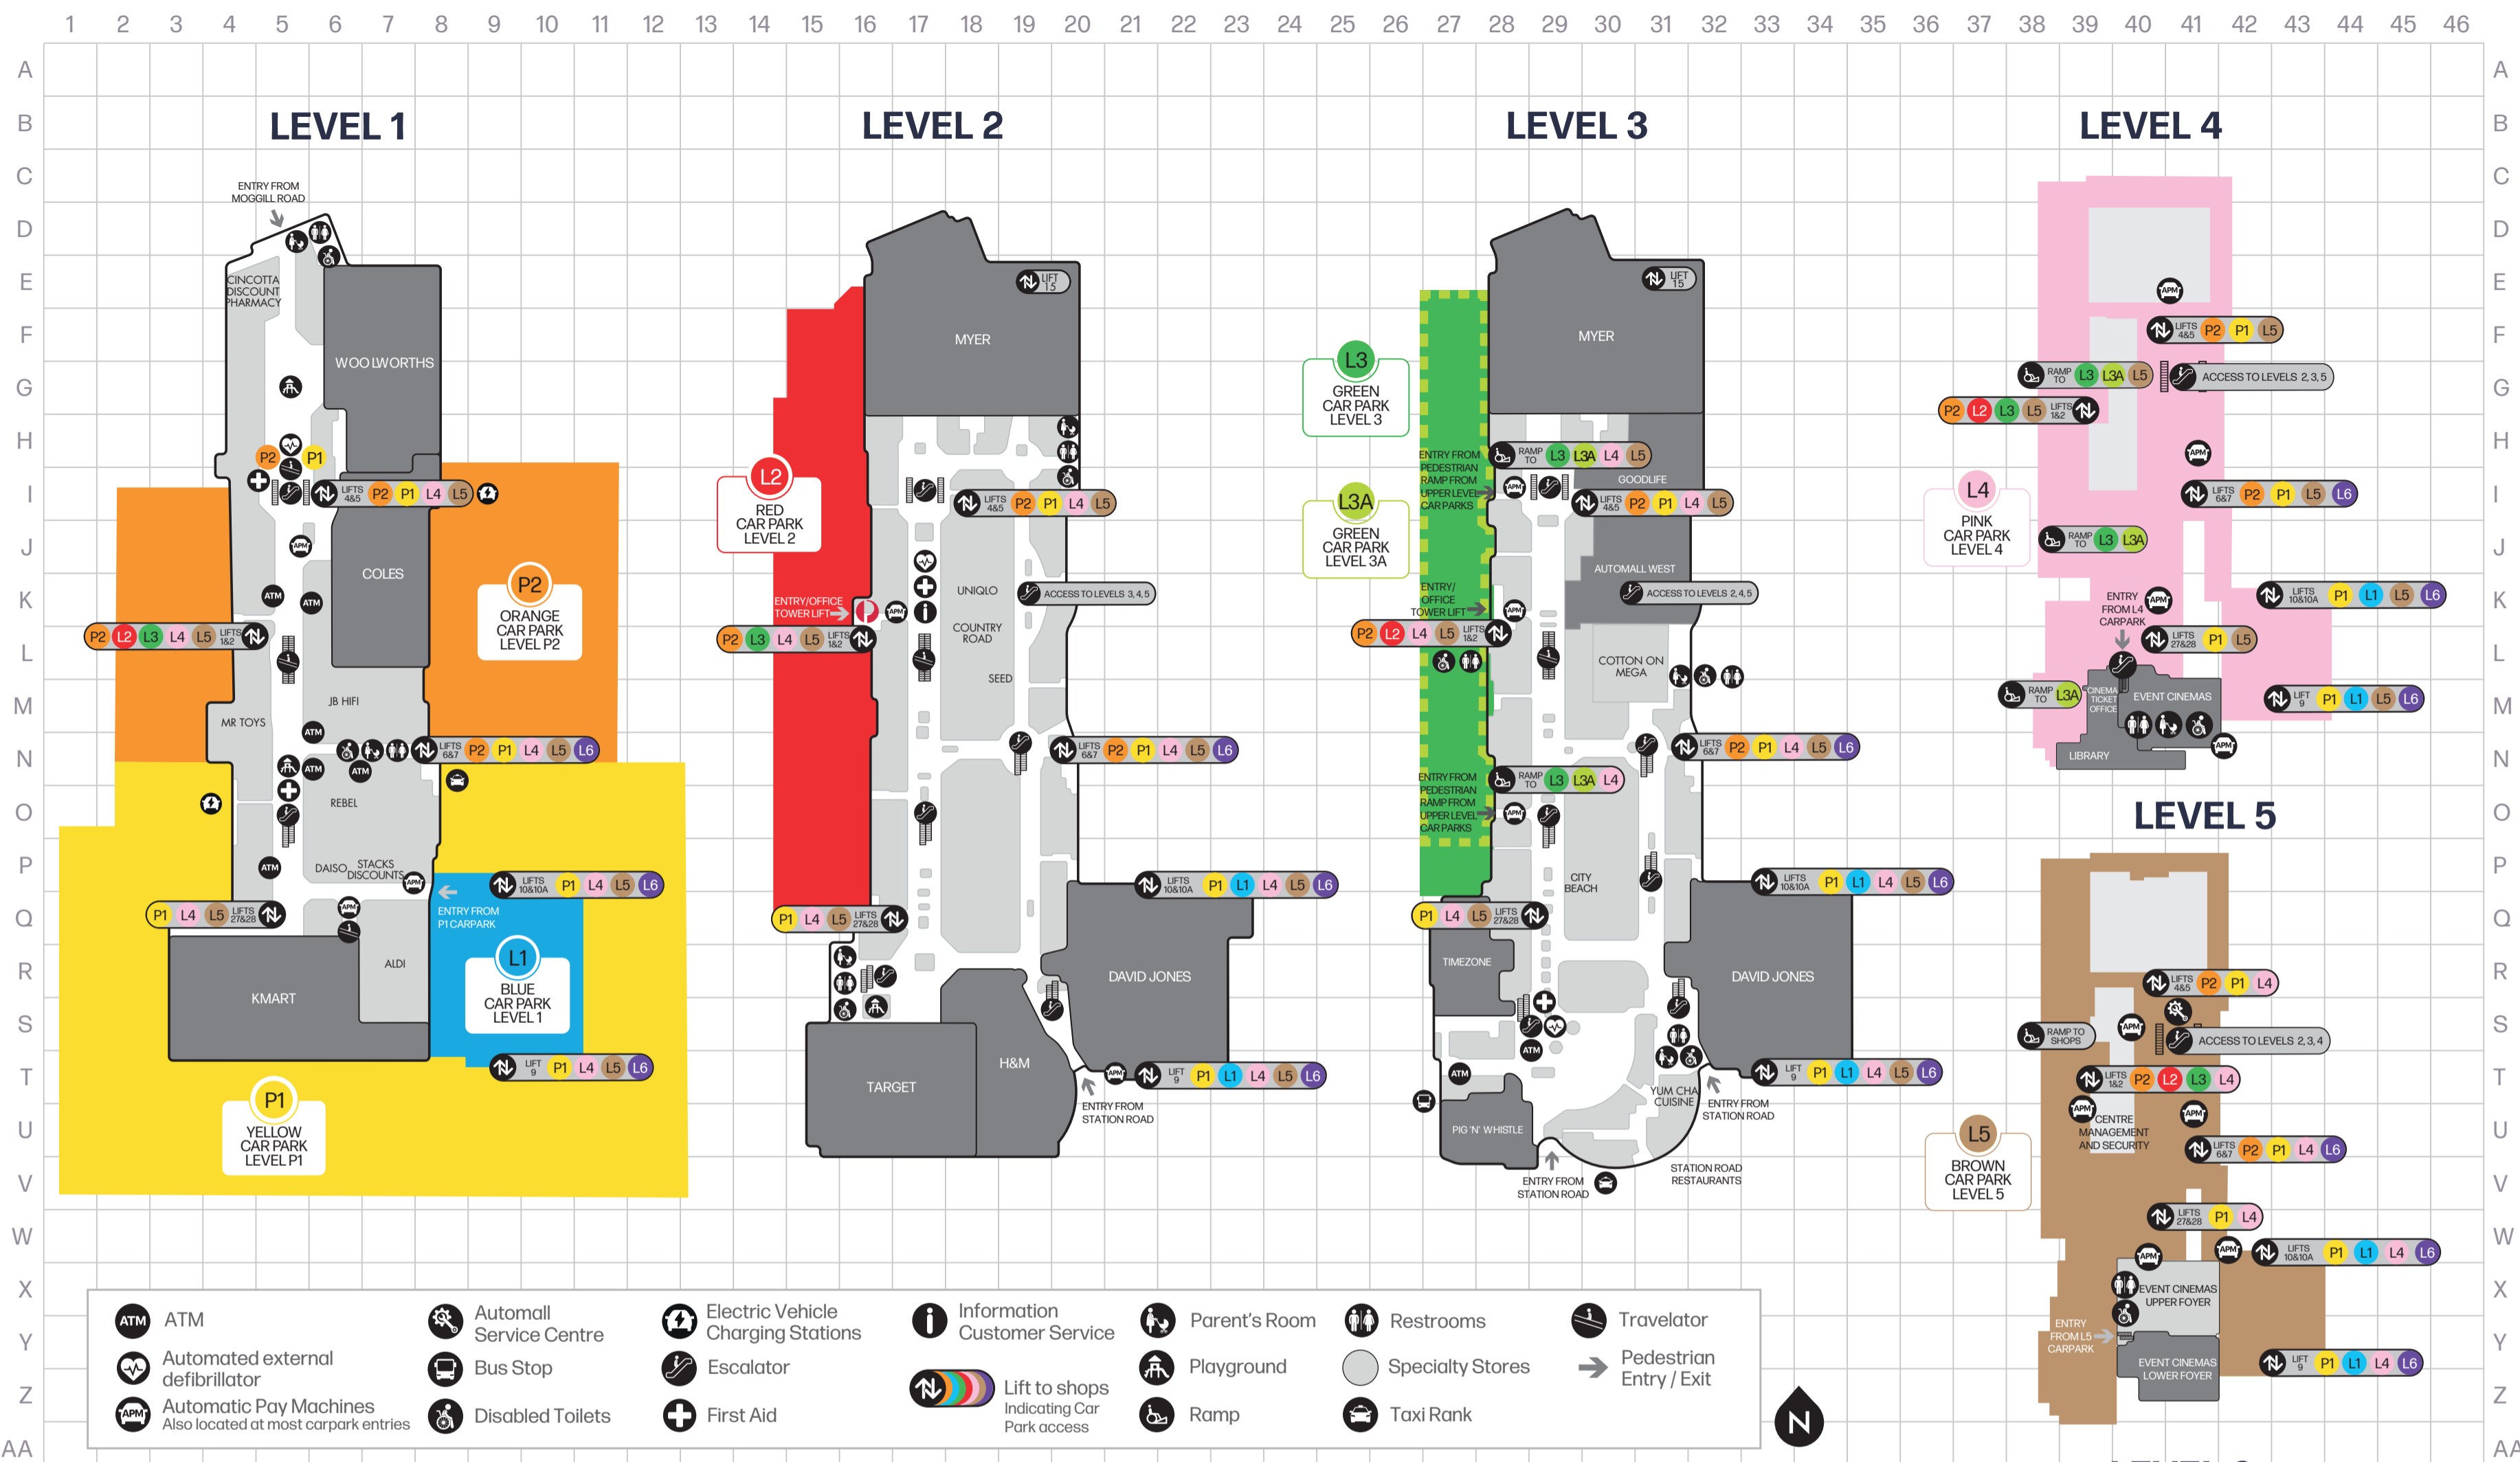

- ATM
- Automated external defibrillator
- Automatic Pay Machines
  Also located at most carpark entries
- Automall Service Centre
- Bus Stop
- Disabled Toilets
- Electric Vehicle Charging Stations
- Escalator
- First Aid
- Information Customer Service
- Lift to shops
  Indicating Car Park access
- Parent's Room
- Playground
- Ramp
- Restrooms
- Specialty Stores
- Taxi Rank
- Travelator
- Pedestrian Entry / Exit

CAR PARKING

CAR PARK LEVEL	ACCESS TO / FROM	CAR PARK GATE	BEST PARKING FOR
P2	STAMFORD ROAD OR MOGGILL ROAD	10 11	ALDI, COLES, GOODLIFE, WOOLWORTHS AND FRESH FOOD PRECINCT
P1	STAMFORD ROAD	8 10 11	ALDI, COLES, WOOLWORTHS AND FRESH FOOD PRECINCT
L1	GROSVENOR ROAD	7 8	ALDI, H&M, KMART AND STATION ROAD RESTAURANTS
L2	MUSGRAVE ROAD	4 11	TARGET, DAVID JONES AND H&M
L3	MUSGRAVE ROAD	2 3	LEVEL 3, OFFICE TOWER LIFTS AND MYER
L3A	MUSGRAVE ROAD	2 3	LEVEL 3, OFFICE TOWER LIFTS AND MYER
L4	MUSGRAVE ROAD	5	CINEMAS, FOOD COURT, INDOOROOPILLY LIBRARY AND STATION ROAD RESTAURANTS
L5	MUSGRAVE ROAD	1 5	CINEMAS, FOOD COURT, INDOOROOPILLY LIBRARY AND STATION ROAD RESTAURANTS
L6	MUSGRAVE ROAD	1 5	STAFF PARKING

CAR PARK RATES

0-3 HOURS	FREE*
3-4 HOURS	$3
4-5 HOURS	$6
5-6 HOURS	$9
6-7 HOURS	$12
7-8 HOURS	$15
8+ HOURS	$20
MAXIMUM DAILY RATE	$20

*FIRST 3 HOURS FREE ONCE PER DAY ONLY.
Spend $200 and receive all day free parking (validate your receipts during shopping hours).
Free parking when you enter after 5pm every day.
Rates re-commence at 4am.
Disability Parking Permits: for free parking register at indooroopillyshopping.com.au.
Cinema & Station Road Dining - FIRST 4 HOURS FREE upon validation at Pay Machine. Validation Docket to be collected from respective reception. Normal rates apply after 4 hours.
Credit Card surcharge: 2.5%